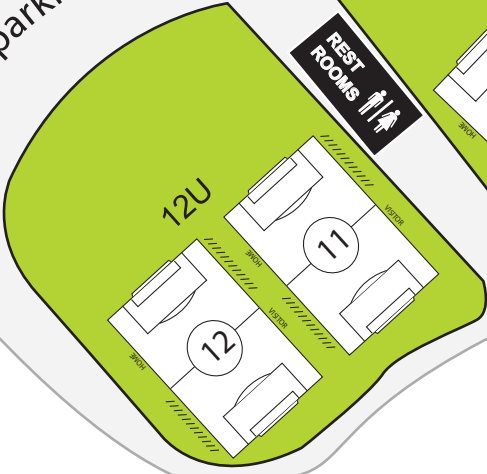

Bouquet Canyon Road

Entrance #2 & Exit

Entrance #1

Santa Clarita Central Park

27150 Bouquet Canyon Rd,
Santa Clarita, CA 91350

BASEBALL / SOFTBALL FIELDS

parking

parking

parking

MAIN CHECK IN & REF TENT scoreboards

parking

Lorem ipsum

Santa Clarita

GOLD RUSH