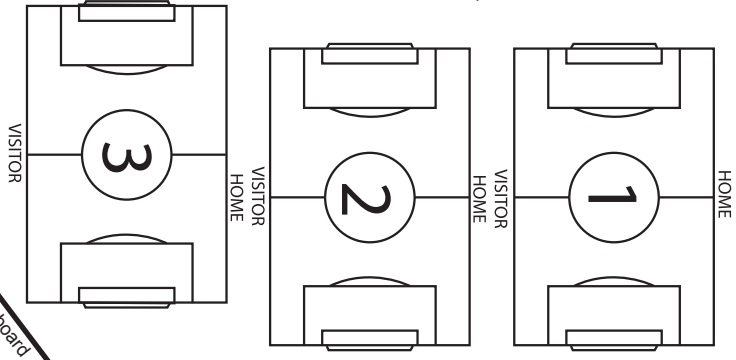

# ORCHARD VILLAGE ROAD

HOME TEAM SITS ON NORTH OR WEST SIDELINE  
VISITORS SIT ON SOUTH OR EAST SIDELINE

HOMES  
Ave. Ignacio

HOMES

Warm up area

**CHECK IN REFEREE  
LOST & FOUND**

**CONCESSIONS & VENDORS**

CLASSROOMS

GIRLS RESTROOM  
BOYS RESTROOM  
GYMNASIUM

SCHOOL ENTRANCE  
BOYS RESTROOM  
FIRST AID

REGION 678  
EQUIPMENT  
ENTRANCE

← Parking →

← Parking →

16TH STREET

← Parking →